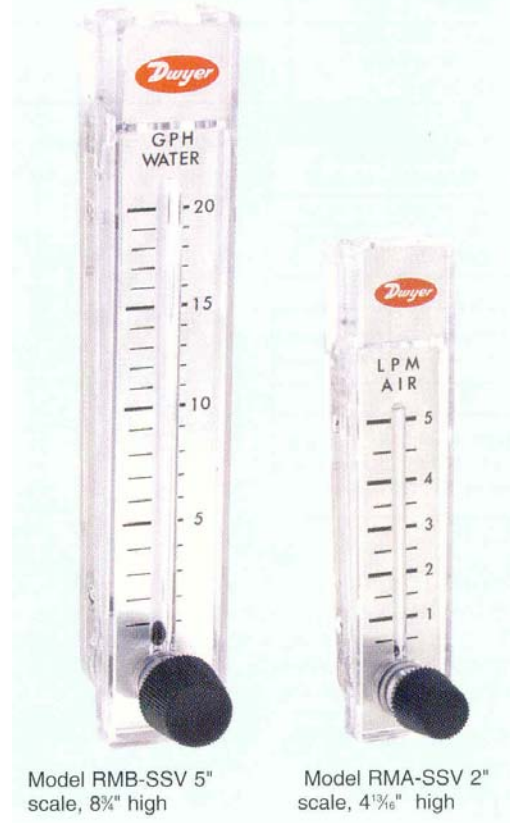

## Rate-Master® Flowmeters

### Introduction

The Dwyer Rate-Master® line of direct reading precision flowmeters incorporates many unique features at moderate cost. These low cost flowmeters are ideal for general use.

### Specifications

Scale Length:	RMA = 50mm RMB = 130mm RMC = 250mm
Accuracy:	RMA = 4% RMB = 3% RMC = 2%
Temperature:	54.4 °C max
Pressure:	RMA = 6.9 bar RMB = 4.8 bar RMC = 2.4 bar
Connections:	RMA = 1/8 NPT RMB = 1/4 NPT RMC = 1/2 NPT

Model RMB-SSV 5" scale, 8 1/2" high

Model RMA-SSV 2" scale, 4 1/8" high