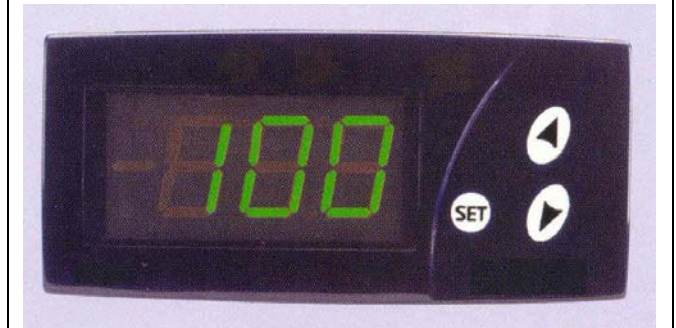

Model IHI-HS312

The microprocessor based HS Humidity Switch provides control for humidifying or dehumidifying. Relative humidity, output status and error messaging can be viewed on the bright green LED display.

- Accuracy of ±1% RH,
- Max Temperature of 70°C
- Control Type: on/off

0 to 3v Humidity probe sold separately